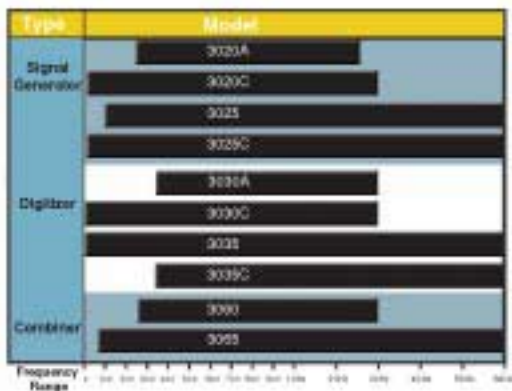

AEROFLEX

PXI

When change is the only constant, you need an RF Test system you can constantly change.

Aeroflex PXI 3000 Series is a Modular RF Test System that Improves Your Manufacturing Throughput and Maximises Your Returns